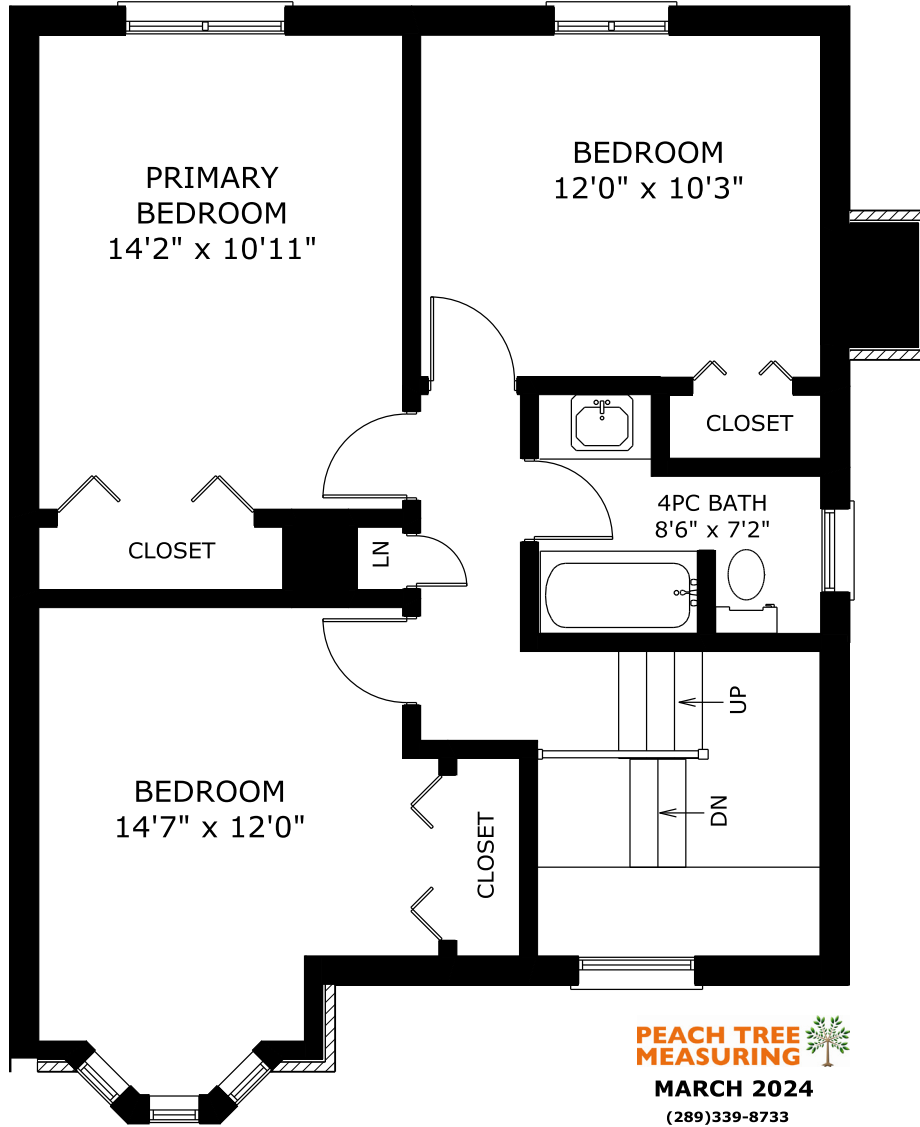

13 BAYVIEW DRIVE, GRIMSBY

ROOM SIZES SHOULD BE CONSIDERED APPROXIMATE
SQUARE FOOTAGE IS BASED ON EXTERIOR
MEASUREMENTS.

PEACH TREE
MEASURING 

MARCH 2024

(289)339-8733

PEACH TREE MEASURING
MARCH 2024
(289)339-8733

SECOND FLOOR 771 SQ.FT

ROOM SIZES SHOULD BE CONSIDERED APPROXIMATE
SQUARE FOOTAGE IS BASED ON EXTERIOR
MEASUREMENTS.

PEACH TREE MEASURING 
MARCH 2024
(289)339-8733

ROOM SIZES SHOULD BE CONSIDERED APPROXIMATE
SQUARE FOOTAGE IS BASED ON EXTERIOR
MEASUREMENTS.