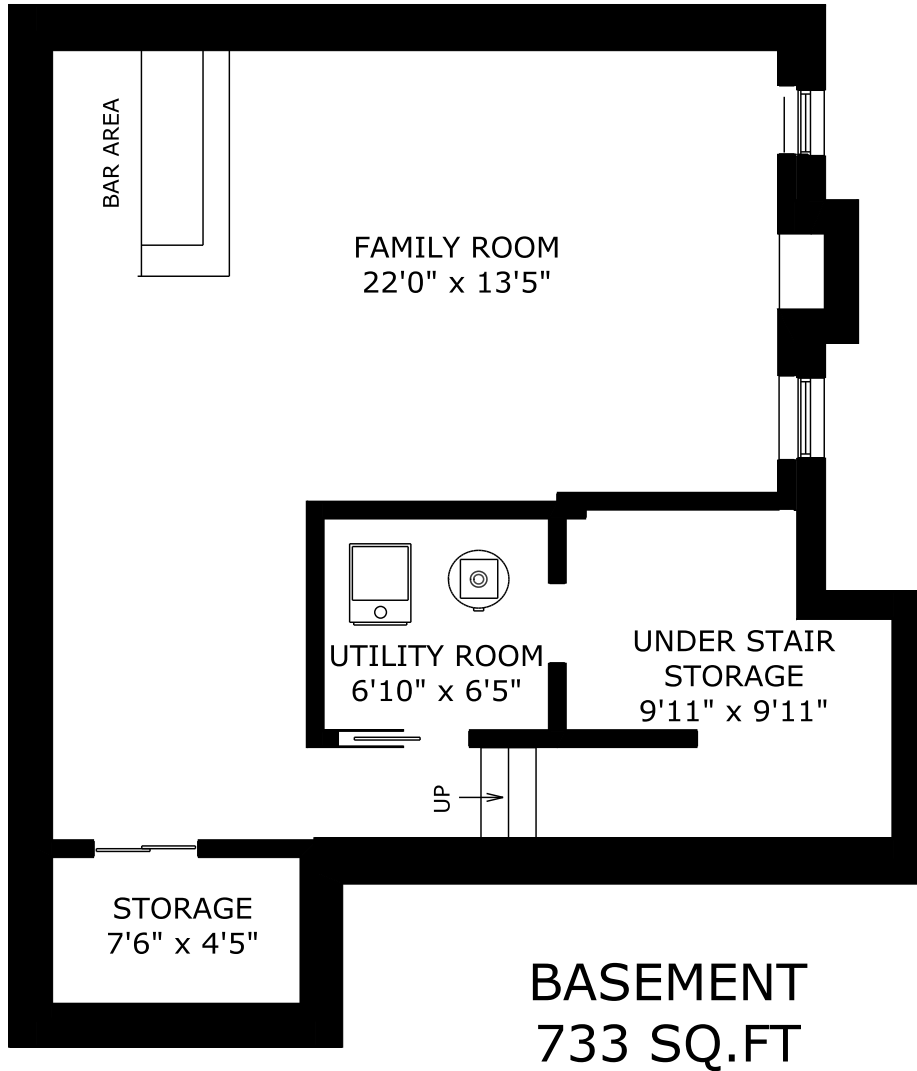

13 BAYVIEW DRIVE, GRIMSBY

ROOM SIZES SHOULD BE CONSIDERED APPROXIMATE
SQUARE FOOTAGE IS BASED ON EXTERIOR
MEASUREMENTS.

PEACH TREE
MEASURING 

MARCH 2024

(289)339-8733

PEACH TREE MEASURING
MARCH 2024
(289)339-8733

SECOND FLOOR 771 SQ.FT

ROOM SIZES SHOULD BE CONSIDERED APPROXIMATE
SQUARE FOOTAGE IS BASED ON EXTERIOR
MEASUREMENTS.

PEACH TREE MEASURING 
MARCH 2024
(289)339-8733

ROOM SIZES SHOULD BE CONSIDERED APPROXIMATE
SQUARE FOOTAGE IS BASED ON EXTERIOR
MEASUREMENTS.