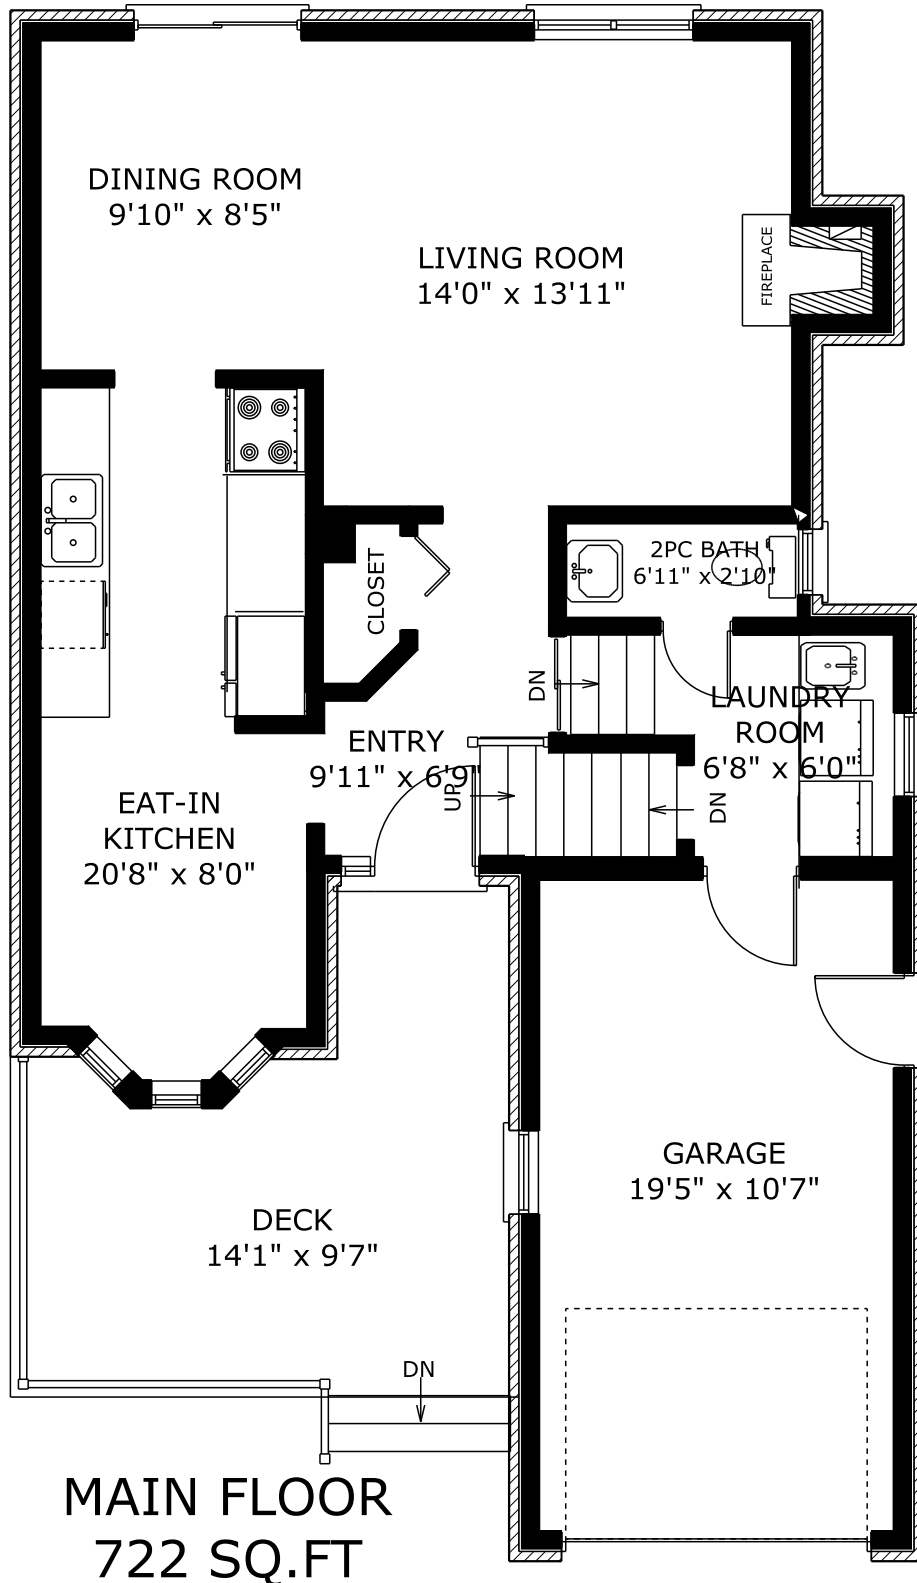

13 BAYVIEW DRIVE, GRIMSBY

ROOM SIZES SHOULD BE CONSIDERED APPROXIMATE
SQUARE FOOTAGE IS BASED ON EXTERIOR
MEASUREMENTS.

PEACH TREE
MEASURING 

MARCH 2024

(289)339-8733

PEACH TREE MEASURING
MARCH 2024
(289)339-8733

SECOND FLOOR 771 SQ.FT

ROOM SIZES SHOULD BE CONSIDERED APPROXIMATE
SQUARE FOOTAGE IS BASED ON EXTERIOR
MEASUREMENTS.

PEACH TREE MEASURING 
MARCH 2024
(289)339-8733

ROOM SIZES SHOULD BE CONSIDERED APPROXIMATE
SQUARE FOOTAGE IS BASED ON EXTERIOR
MEASUREMENTS.